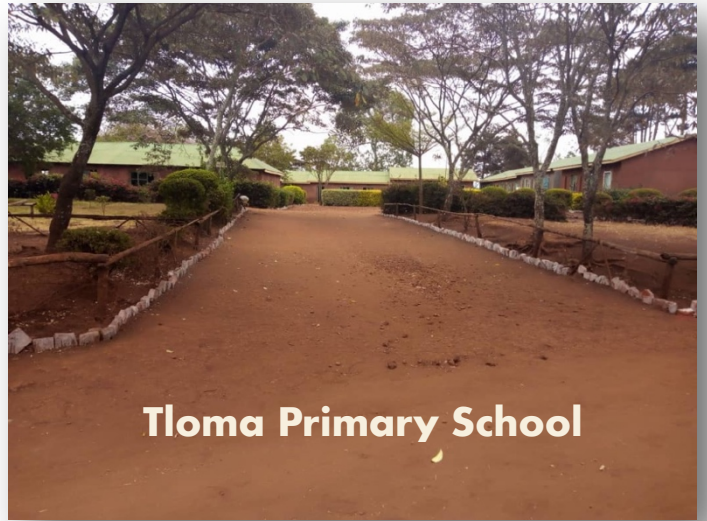

Coffee Fields on Outer Rim of
The Ngorongoro Crater

Tloma Primary School

STARTED
1978.

TLOMA PRIMARY SCHOOL
P.O. Box 176
KARATI - TANZANIA

SCHOOL - E-MAIL

TlomaPrimaryschool@gmail.com

HEAD TEACHER - SYLVANUS SAM